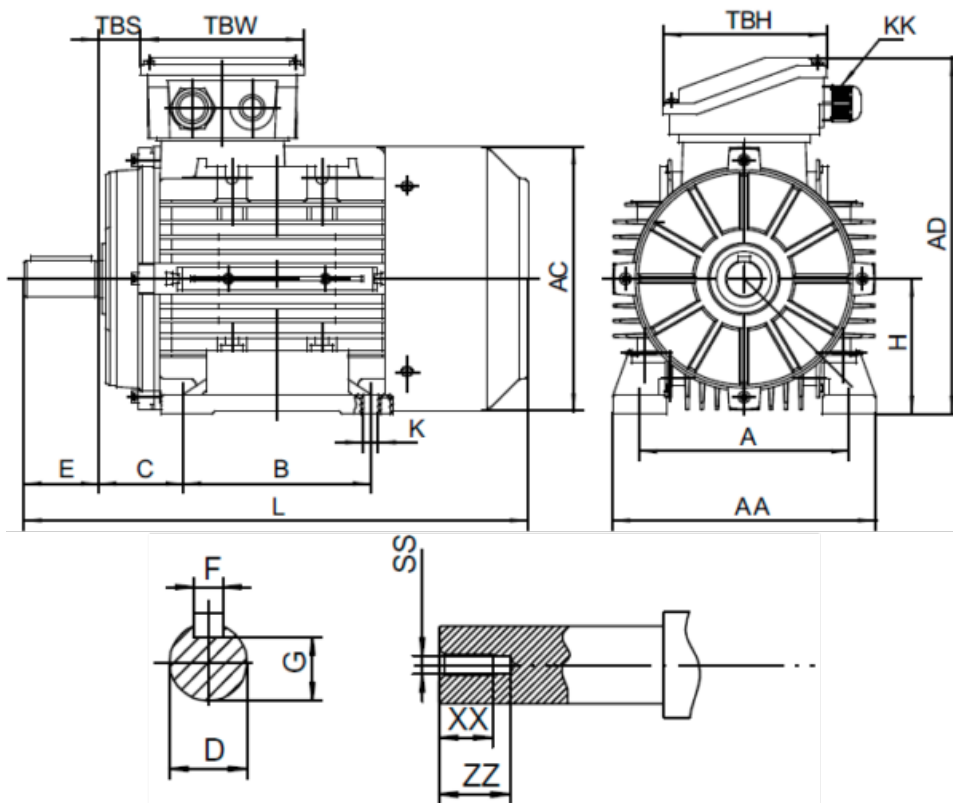

Data Sheet

Article number: 2518002204120140

Description: Kleedrive T3A 90L2-4 2.2kw 1400 rpm UL/CSA
3x230/400V 50 HZ IP55 B3 Eff=86,7%

Measures

A = 140	F = 8	TBW = 109
AA = 176	G = 20	XX = 19
AC = Ø177	H = 60	ZZ = 25
AD = 235	KK = -	
B = 125	L = 138	
C = 56	SS = M8	
D = Ø24	TBH = 109	
E = 50	TBS = 28.5	